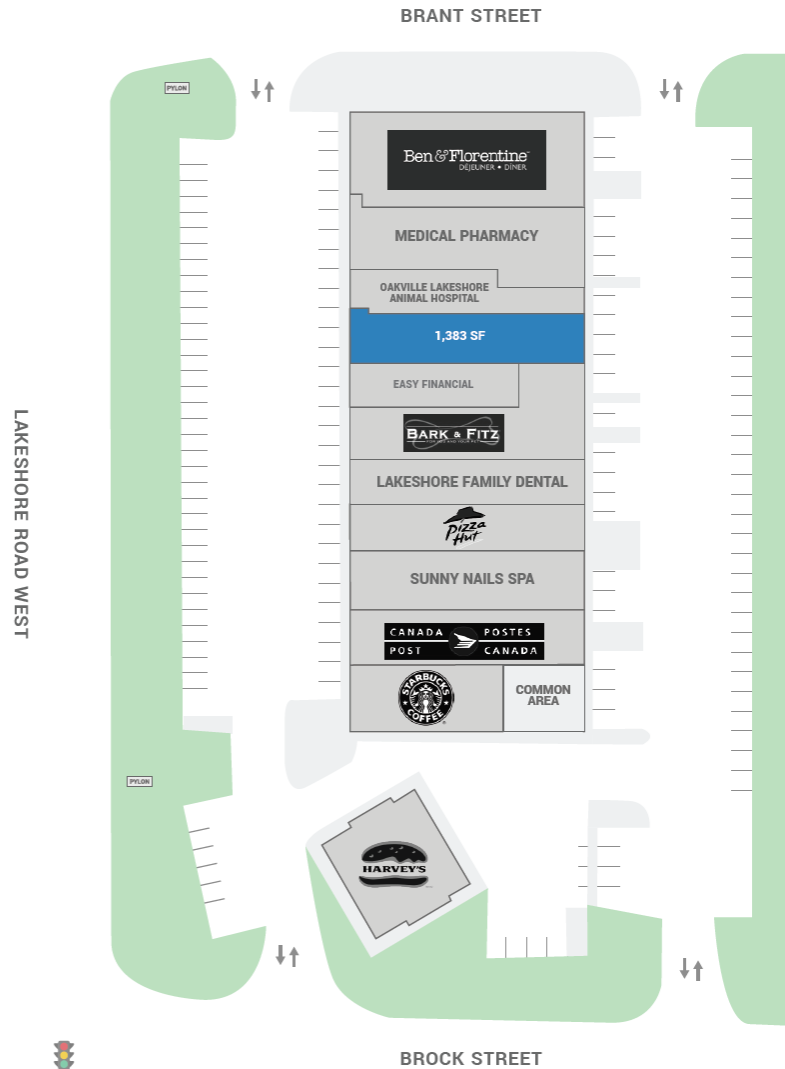

Goudy Real Estate Corp.
Real Estate Brokerage
Commercial Real Estate
Sales & Leasing

LAKESHORE & KERR

134, 146-150 LAKESHORE ROAD WEST, OAKVILLE, ON

Cory Rosen
Vice President
Sales Representative
(416) 523-7749
cr@cr-re.com