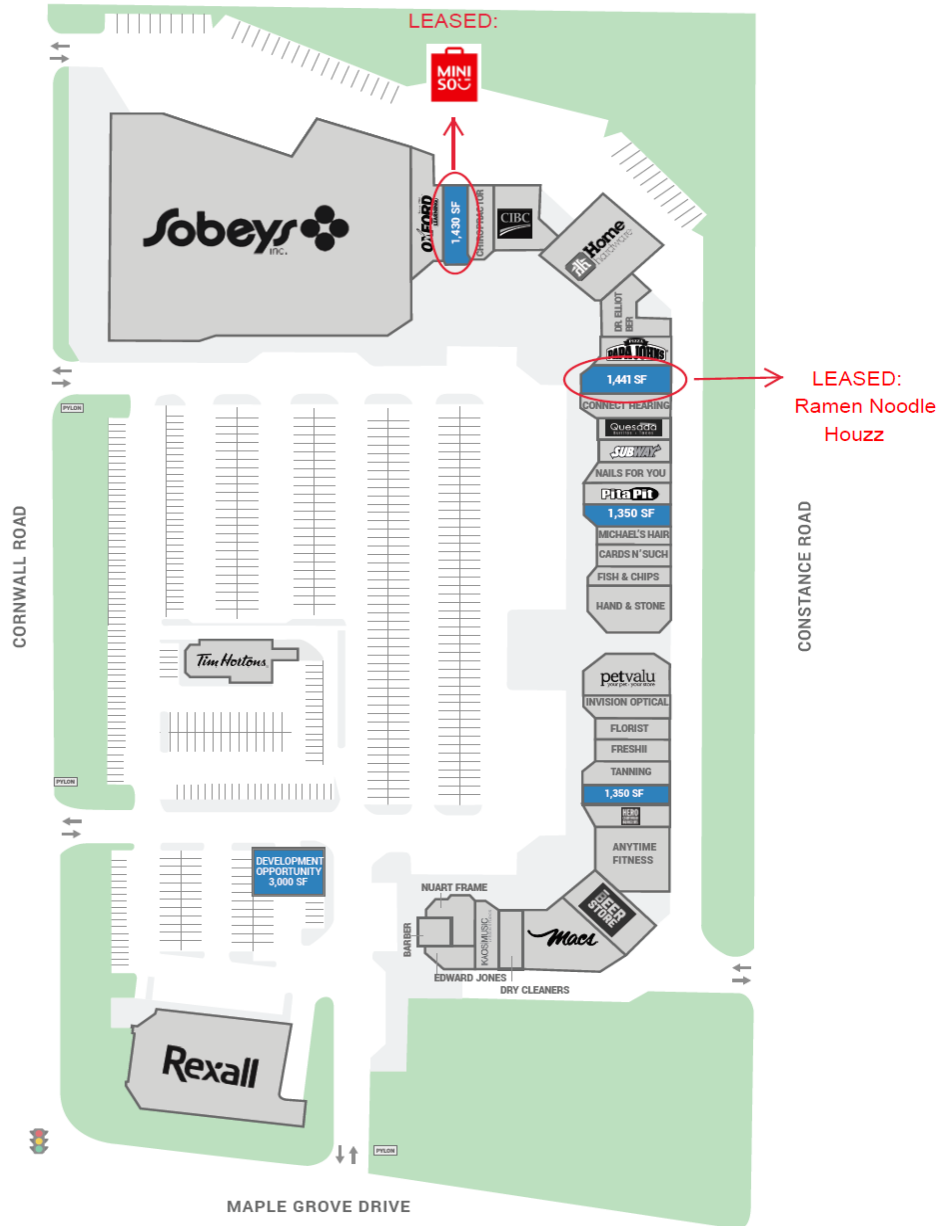

# MAPLE GROVE VILLAGE

511 MAPLE GROVE DRIVE, OAKVILLE, ON

**Cory Rosen**  
Vice President  
Sales Representative  
(416) 523-7749  
[cr@cr-re.com](mailto:cr@cr-re.com)

**Michael Pearlman**  
Vice President  
Sales Representative  
(416) 567-5101  
[pearlmanmichael@gmail.com](mailto:pearlmanmichael@gmail.com)