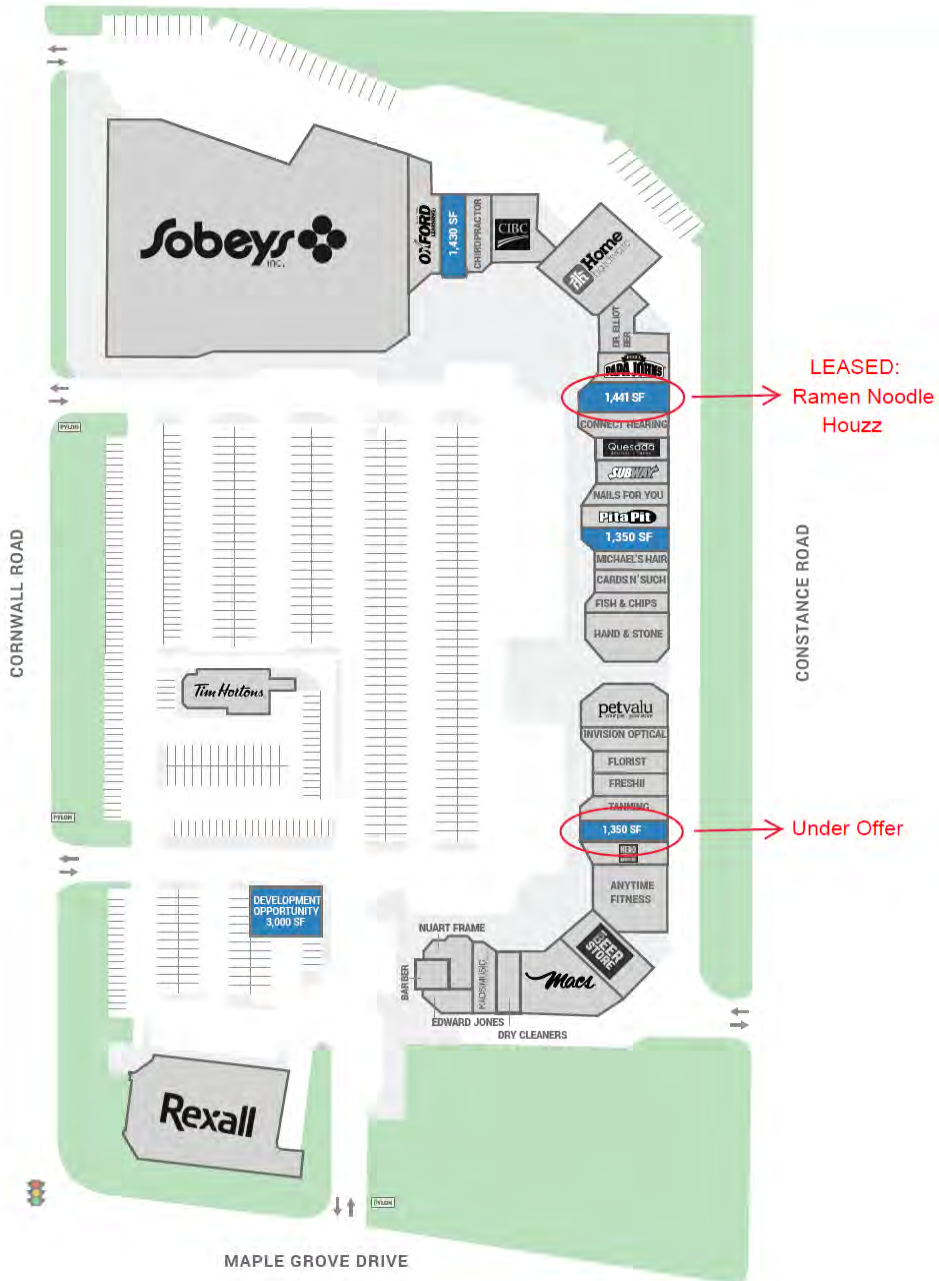

Goudy Real Estate Corp.
Real Estate Brokerage
Commercial Real Estate
Sales & Leasing

MAPLE GROVE VILLAGE

511 MAPLE GROVE DRIVE, OAKVILLE, ON

Cory Rosen
Vice President
Sales Representative
(416) 523-7749
cr@cr-re.com